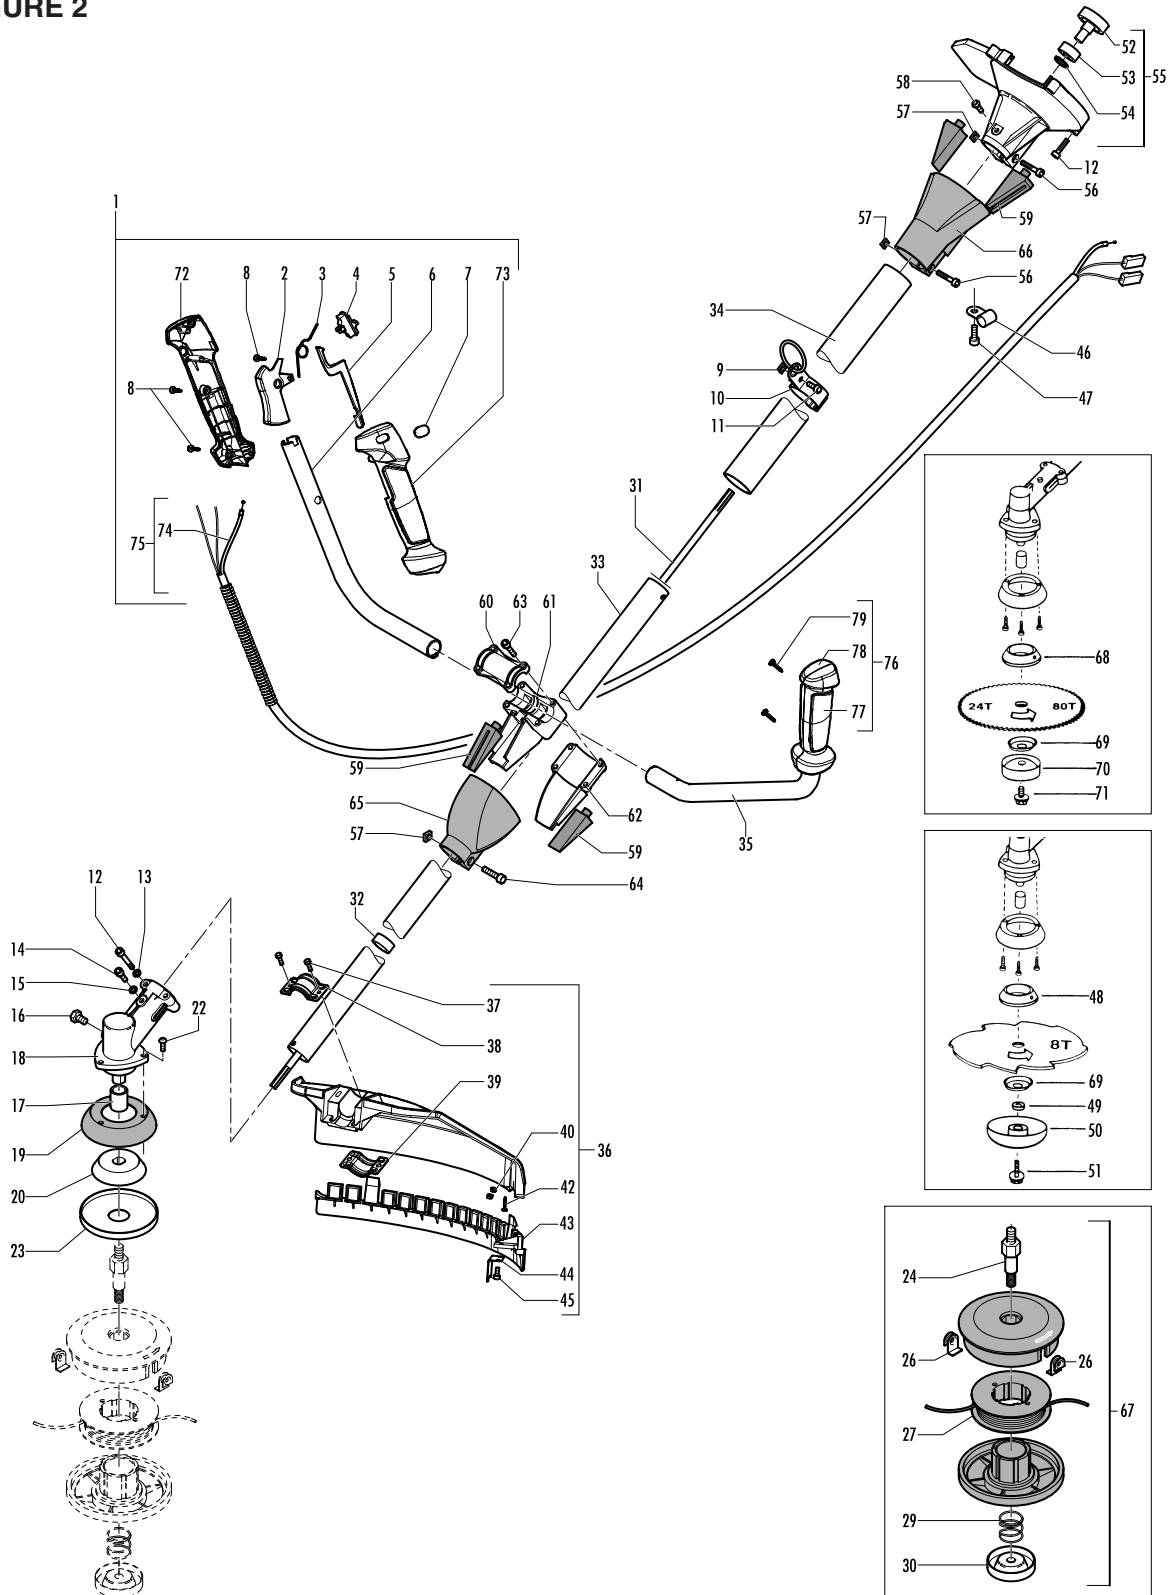

brand	PARTNER

date	MAY/03	SHEET 3/4

Model	Prefix
B 472X	02

Product number
953900399

FIGURE 2