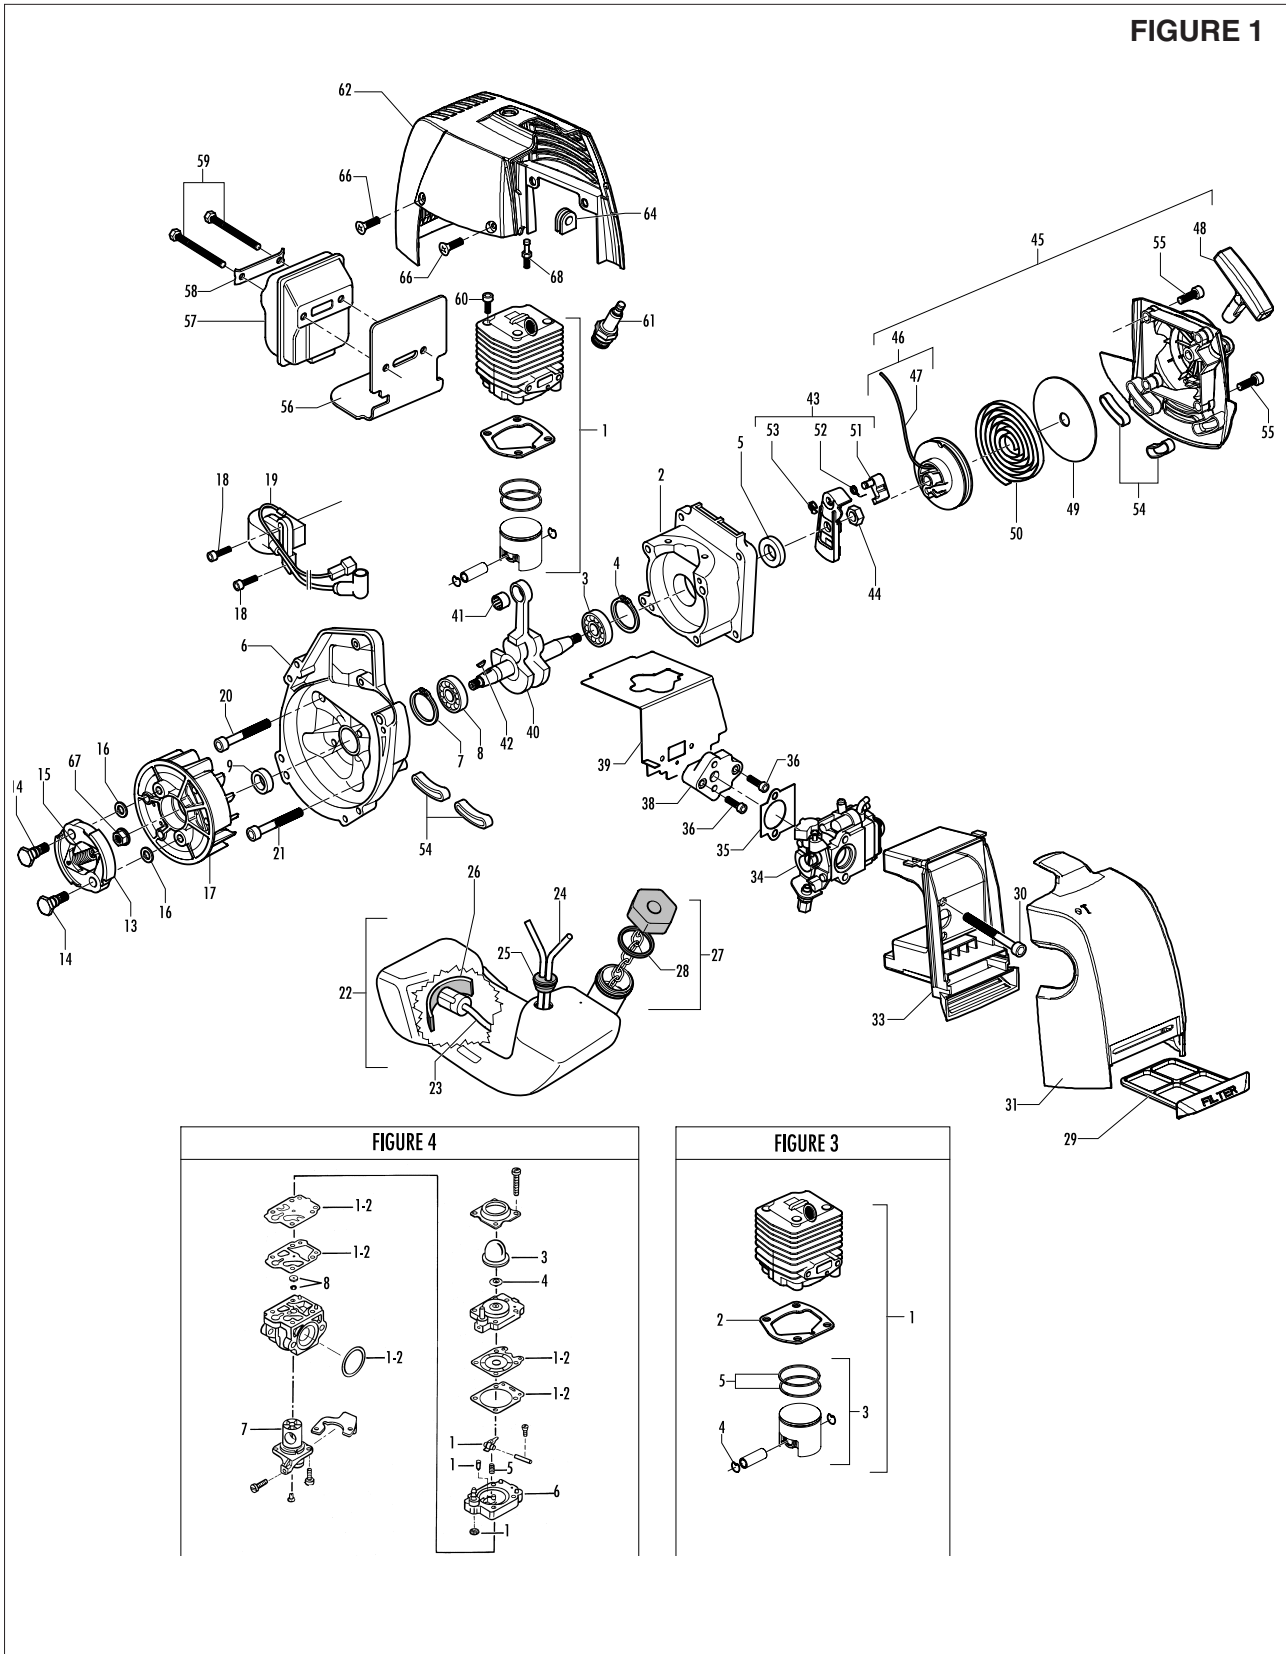

brand	PARTNER

date	MAT/03	SHEET 1/4

Model	Prefix
B 472X	02

Product number
953900399